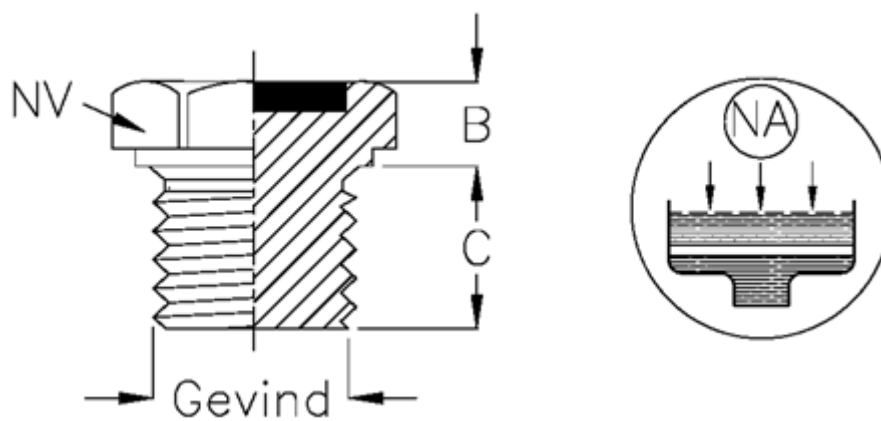

Article number: 21320447A

Description: Drain filling plug
Type 32A M10x1 ET.A (filling red)

Measures

B = 5
C = 8
NV = 14
Thread = M10x1